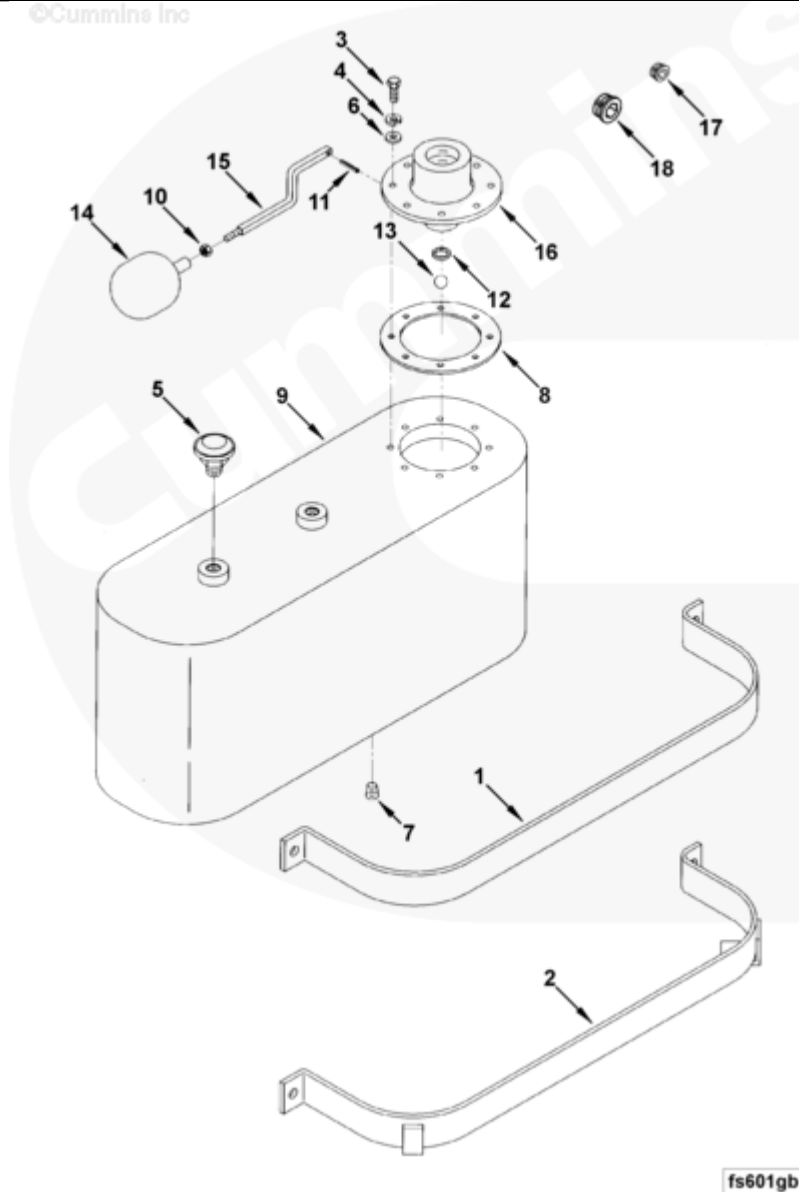

Parts Catalog - Option Detail

Electronic Parts Catalog - Option Detail				
Option	Group	Graphic	Film Card	Date
FS8023	05.19	fs601gb	K38	15-OCT-07
Engines	GTA38, K38, KTA38GC CM558, QSK38 CM2150 K106, QSK38 CM2150 MCRS, QSK38 CM850 MCRS			

fs601gb

[SMALL](#) | [MEDIUM](#) | [LARGE](#)

Cart	Ref No	Part Number	Part Description	Required	Remarks
<input type="button" value="View My Cart"/>					
		FS8023	Fuel System Accessories		Fuel system accessories...(More)

					4gallon fuel float tank
					assembly.
					Supplied in kit with mounting
					straps.
					Cannot be used on off-shore
					oil platforms due to
					operational angularity
					requirements.
<input type="checkbox"/>	1	3003446	Float Tank Bracket	1	
<input type="checkbox"/>	2	3007619	Float Tank Bracket	1	
<input type="checkbox"/>	3	S 114	Hexagon Head Cap Screw	8	1/4 - 20 X 3/4 in.
<input type="checkbox"/>	4	S 600	Lock Washer	8	1/4 in.
<input type="checkbox"/>	5	68982	Fuel Tank Breather	1	
<input type="checkbox"/>	6	146159	Plain Washer	8	1/4 Inch.
<input type="checkbox"/>	7	3628605	Pipe Plug	1	1/4 - 18.
<input type="checkbox"/>	8	3177384	Cover Plate Gasket	1	
<input type="checkbox"/>	9	3178895	Fuel Transfer Tank	1	
<input type="checkbox"/>	10	S 224	Heavy Hexagon Nut	1	1/4 - 20 UNC.
<input type="checkbox"/>	11	118939	Roll Pin	1	
<input type="checkbox"/>	12	3640175	Rectangular Ring Seal	1	
<input type="checkbox"/>	13	3005809	Check Ball	1	
<input type="checkbox"/>	14	3178893	Float	1	
<input type="checkbox"/>	15	3178894	Float Valve Lever	1	
<input type="checkbox"/>	16	3178957	Float Valve Body	1	
	17	3175554	Protective Cover	1	
	18	3175557	Protective Cover	2	